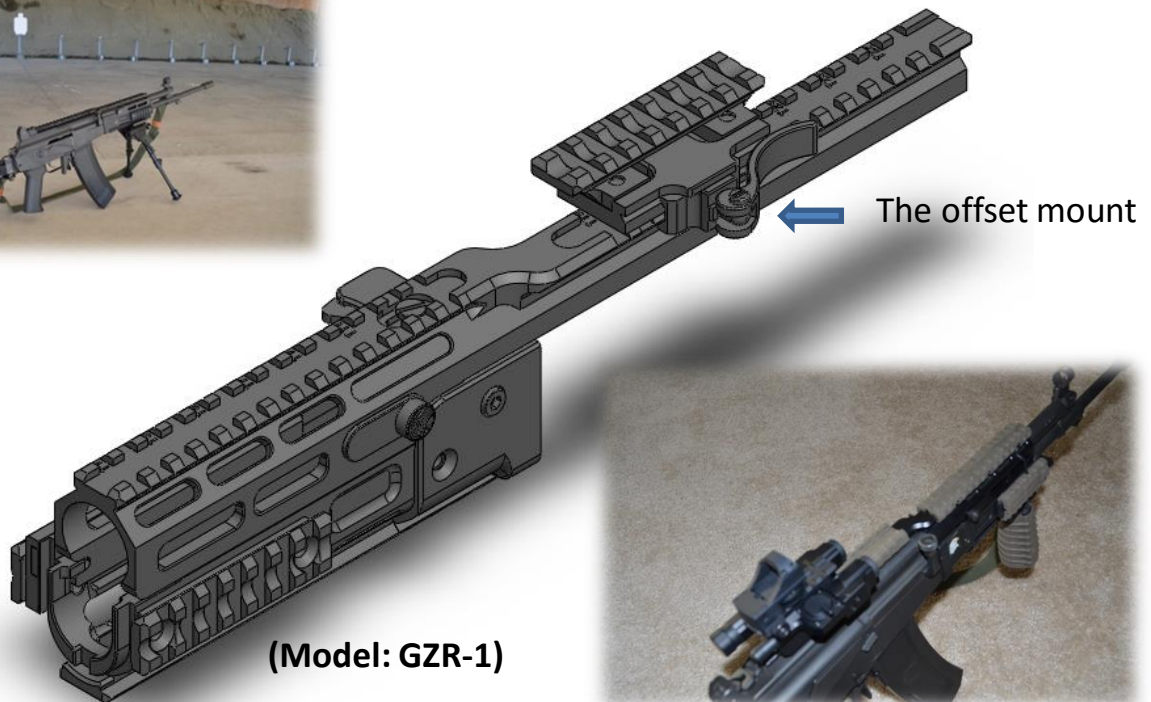

Intelli ptix GALIL SOPMOD

The GALIL SOPMOD will increase operator survivability and lethality by enhanced weapon performance, target acquisition, and fire control.

Features:

- The Z-Rail System is for the Galil SAR. It will allow to upgrade the rifle with:
 - Lasers
 - Optics
 - Flash lights
 - 40mm Grenade launchers and other accessories
- It is designed to provide a space for a trouble free operation of the Charging Handle
- Easy installation of the M203 with the extended bottom rail
- The offset mount to install any third party optics in the center of rifle
- No tools required to install